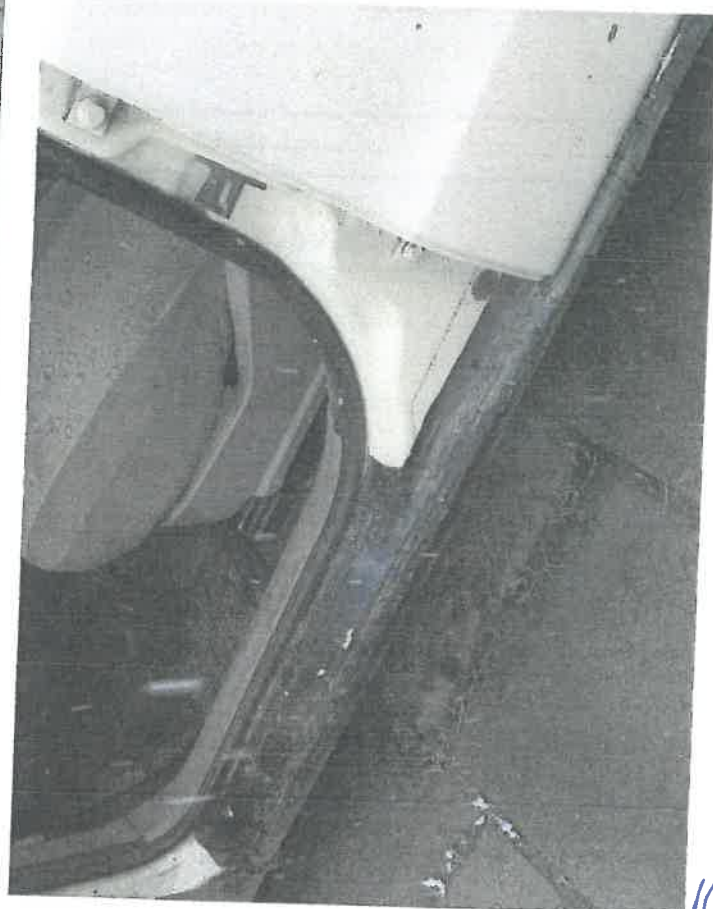

RZECZOZNAWCA SAMOCHODOWY/ BIEGLY SKARBOWY mgr inż. Sławomir Abczyński
Załącznik - FOTOGRAFIE DO OPINII