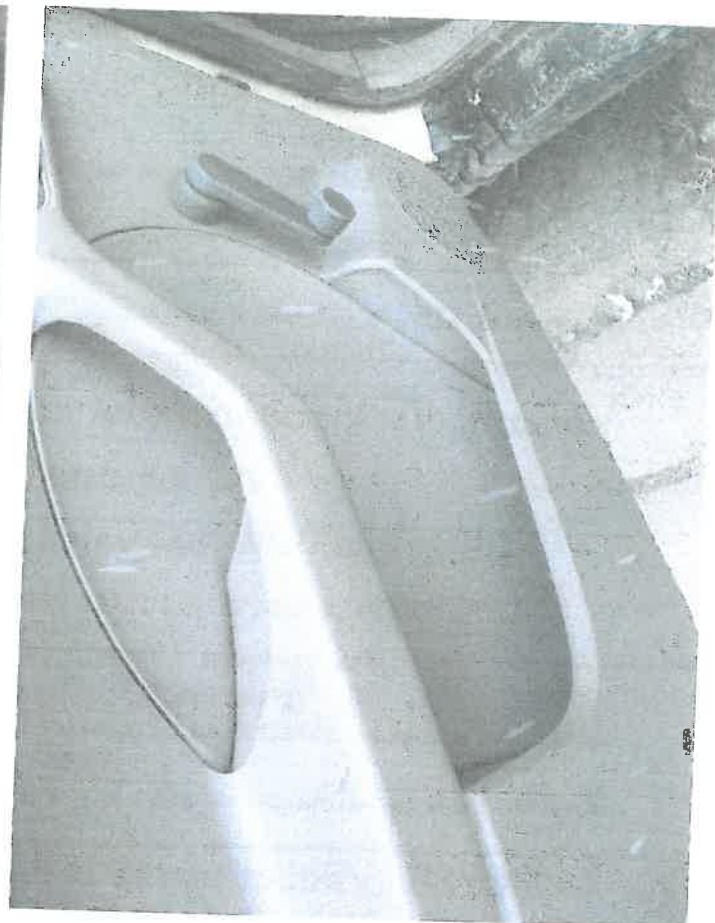

RZECZOZNAWCA SAMOCHODOWY/ BIEGLY SKARBOWY mgr inż. Sławomir Abczyński
Załącznik - FOTOGRAFIE DO OPINII