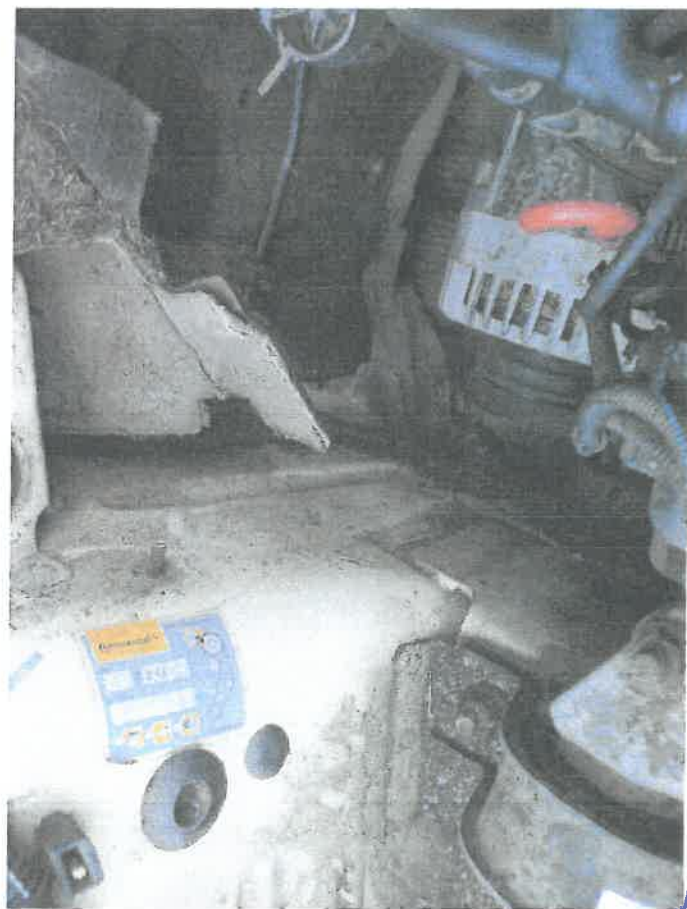

RZECZOZNAWCA SAMOCHODOWY/ BIEGLY SKARBOWY mgr inż. Sławomir Abczyński
Załącznik - FOTOGRAFIE DO OPINII

Abczyński